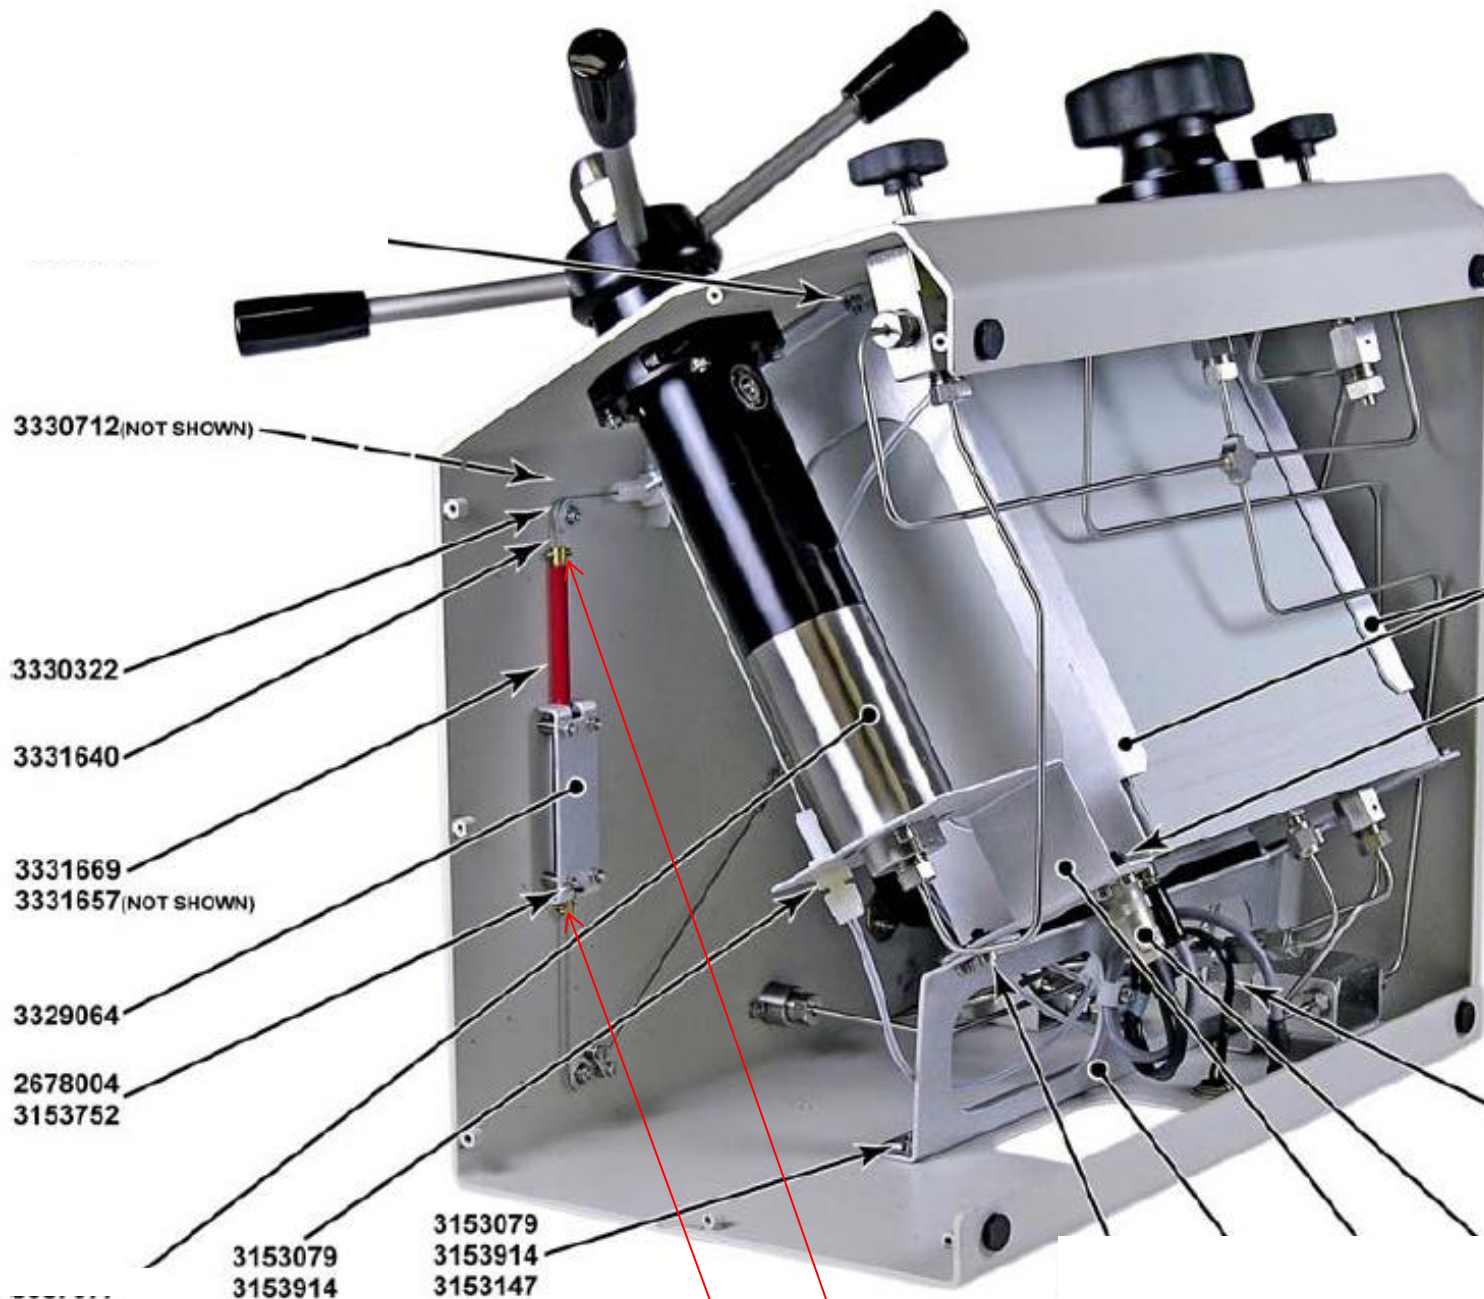

E-DWT-H, variable volume position indicator (view from bottom of E-DWT)

E-DWT-H, variable volume position indicator (view from bottom of E-DWT)

VV position adjustment is here or here