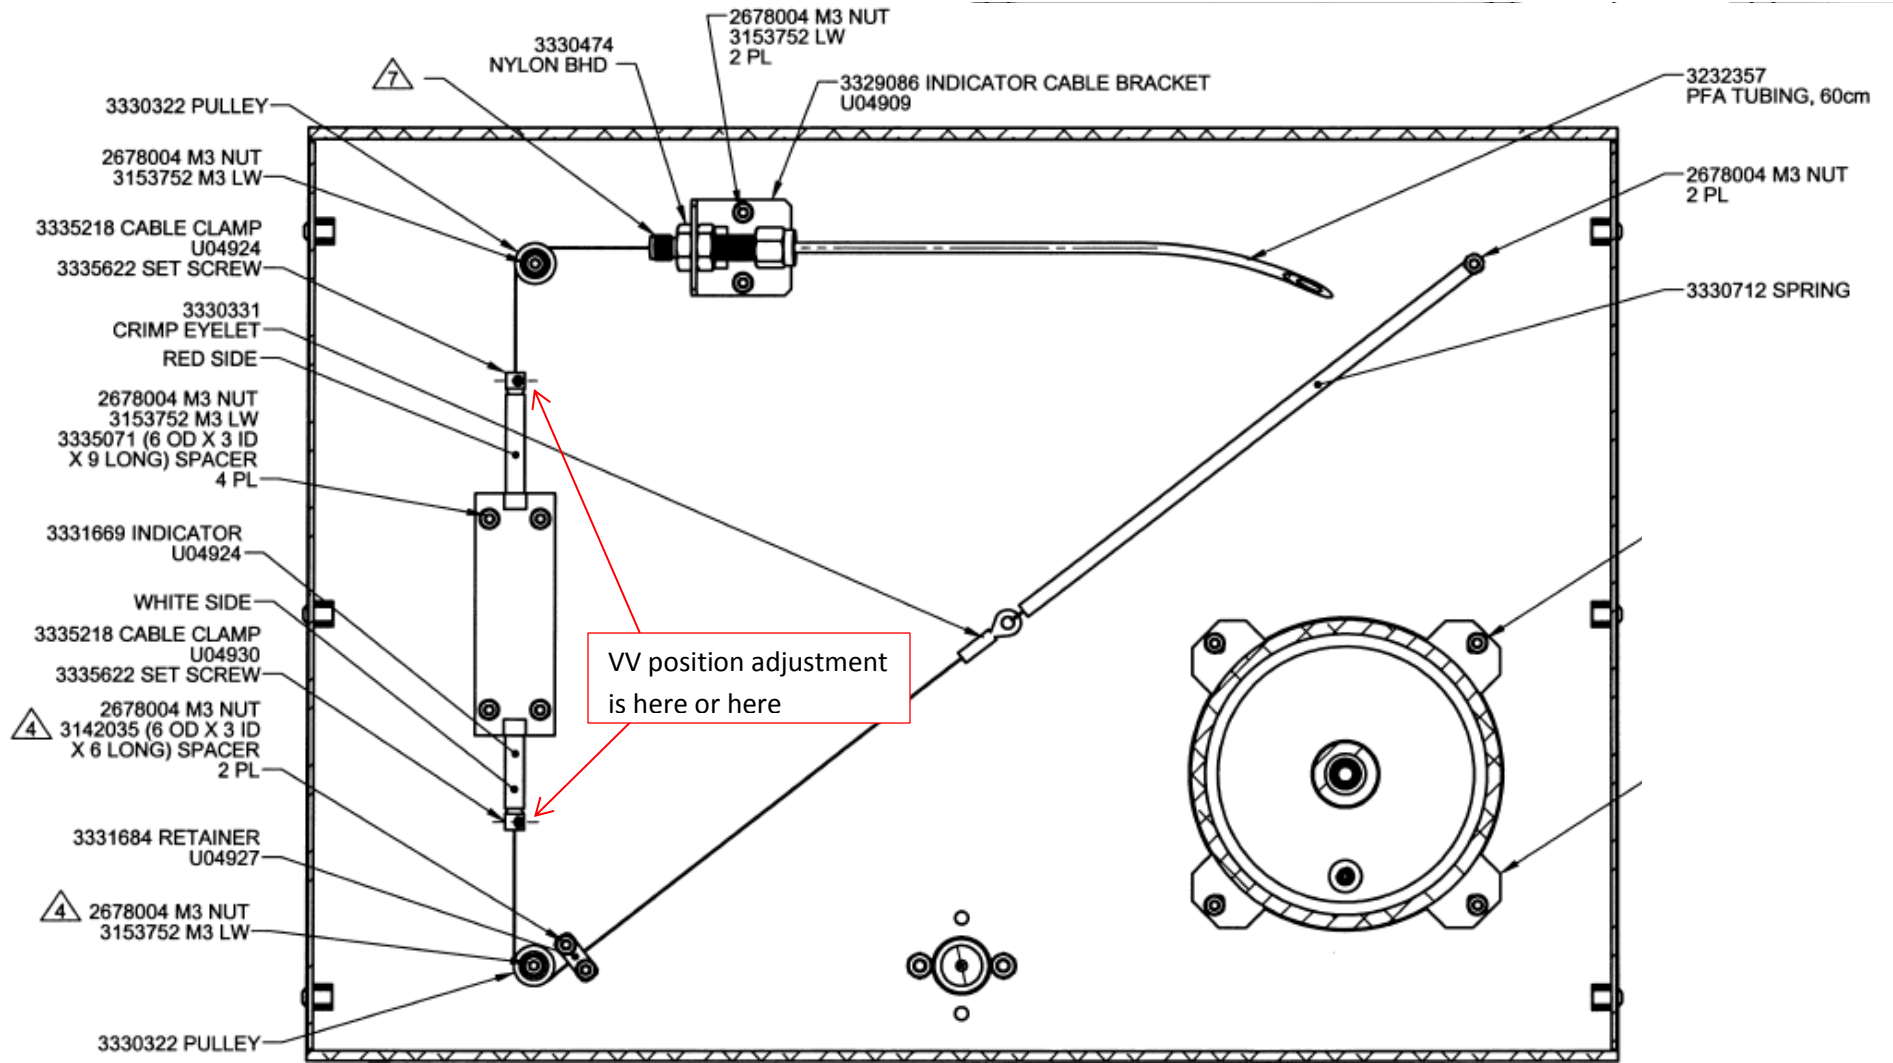

E-DWT-H, variable volume position indicator (view from bottom of E-DWT)

E-DWT-H, variable volume position indicator (view from bottom of E-DWT)

VV position adjustment is here or here